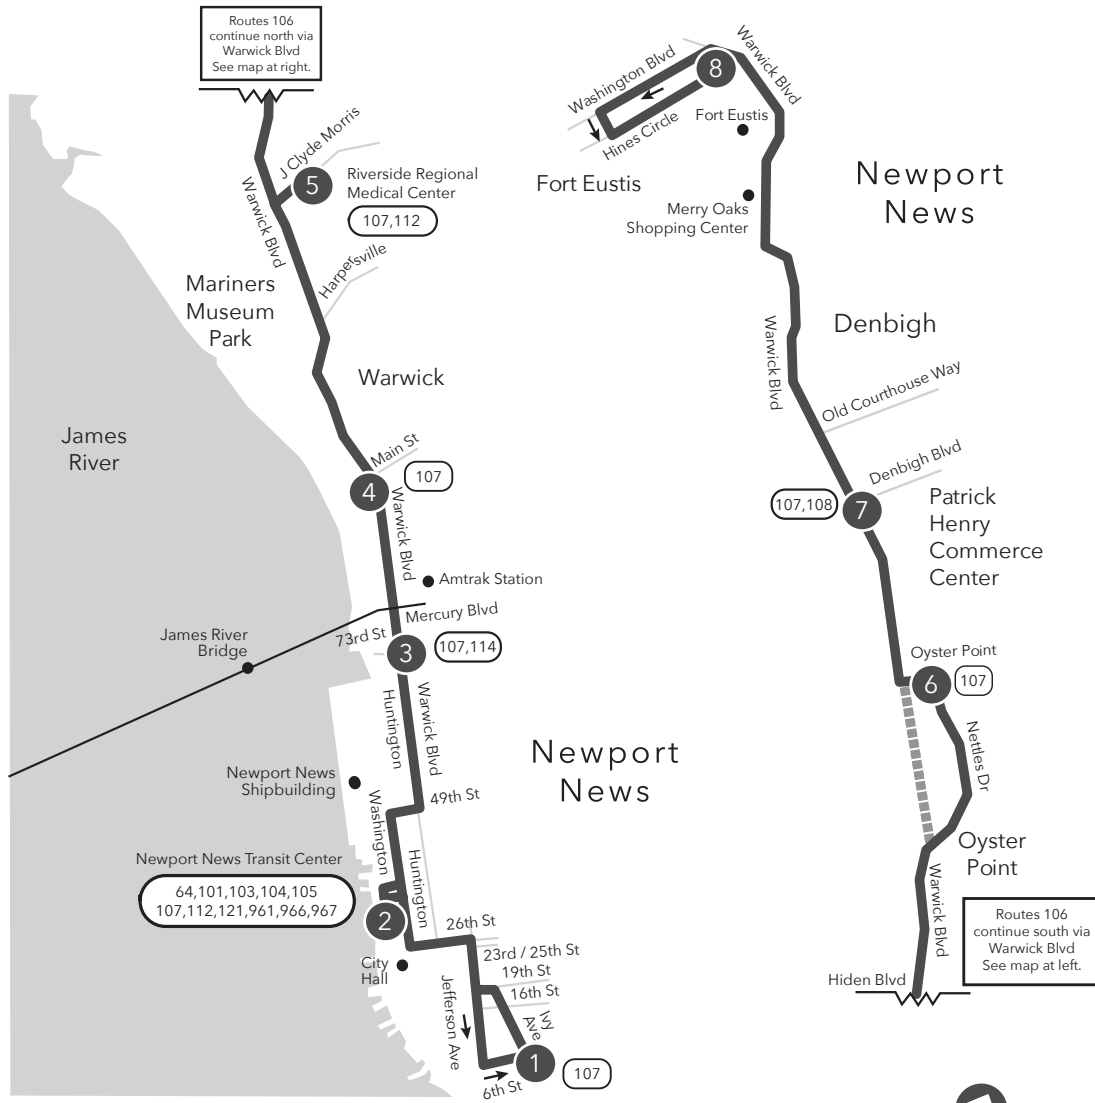

ROUTE 106 Newport News / Warwick Blvd / Denbigh Fort Eustis

Effective: July 19, 2015

Legend

- Daily Route
- Streets
- Time Point
- Connecting Bus Routes
- Point of Interest

PM times are shaded & in bold.

WEEKDAY & SATURDAY: From 6th & Ivy to Riverside Regional Medical Ctr & Fort Eustis

WEEKDAY & SATURDAY: From Fort Eustis to Riverside Regional Medical Ctr to 6th St & Ivy

8	7	6	5	4	3	2	1
Fort Eustis	Warwick Blvd Denbigh Blvd	Oyster Point Rd Nettles Dr	Riverside Regional Medical Ctr	Warwick Blvd Main St	Warwick Blvd 73rd St	Newport News Transit Ctr	6th St Ivy Ave
5:07	5:25	5:35	5:56	6:03	6:08	6:24	6:38
5:57	6:15	6:25	6:46	6:54	6:59	7:15	7:29
6:57	7:15	7:25	7:46	7:54	7:59	8:15	8:29
7:57	8:15	8:25	8:46	8:54	8:59	9:15	9:29
8:57	9:15	9:25	9:46	9:54	9:59	10:15	10:29
9:57	10:15	10:25	10:46	10:54	10:59	11:15	11:29
10:57	11:15	11:25	11:46	11:54	11:59	12:15	12:29
11:57	12:15	12:25	12:46	12:54	12:59	1:15	1:29
12:57	1:15	1:25	1:46	1:54	1:59	2:15	2:29
1:57	2:15	2:25	2:46	2:54	2:59	3:15	3:29
2:57	3:15	3:25	3:46	3:54	3:59	4:15	4:29
3:57	4:15	4:25	4:46	4:55	5:00	5:16	5:29
5:02	5:20	5:30	5:51	5:59	6:04	6:20	6:29
6:02	6:18	6:28	6:49	6:56	7:01	7:17	7:29
7:02	7:18	7:28	7:49	7:56	8:01	8:17	8:29
8:02	8:18	8:28	8:49	8:56	9:01	9:17	9:29
9:02	9:18	9:28	9:49	9:56	10:01	10:17	10:29
10:02	10:18	10:28	10:49	10:56	11:01	11:17	11:29
11:02	11:18	11:28	11:49	11:56	12:01	12:17	12:29