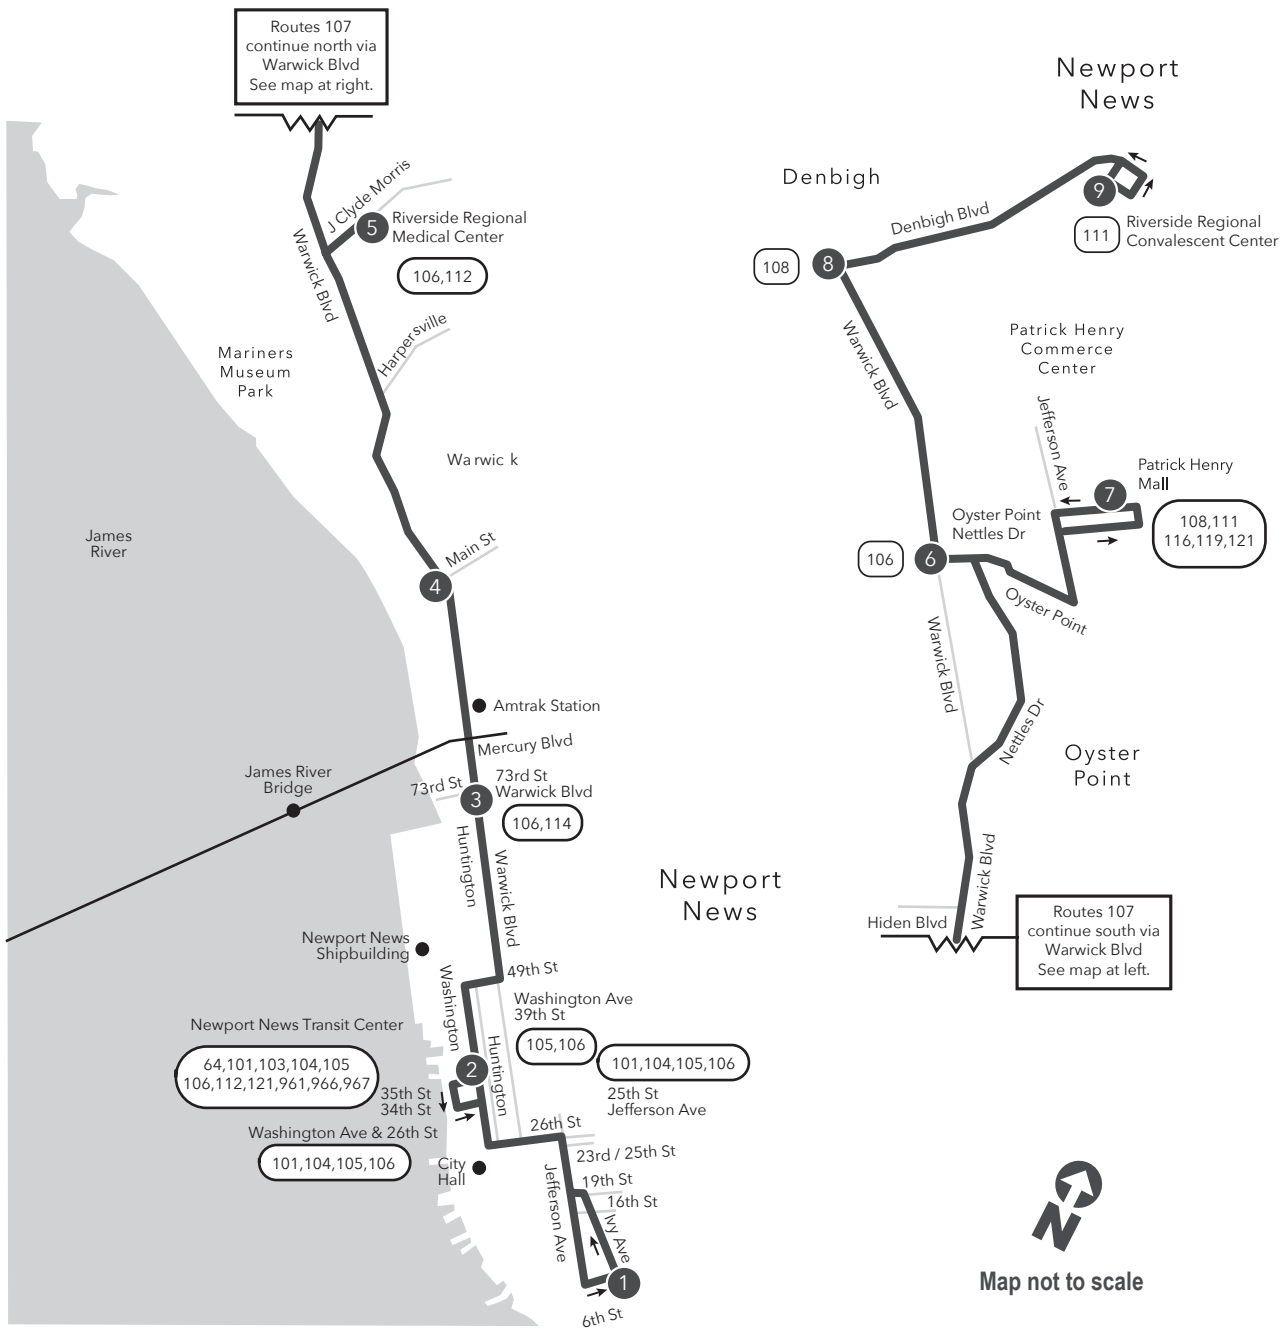

ROUTE 107 Newport News / Warwick Blvd / Denbigh

Effective: July 19, 2015

Legend

- Daily Route
- Streets
- Time Point
- Connecting Bus Routes
- Point of Interest

PM times are shaded & in bold.

WEEKDAY & SATURDAY:
From 6th & Ivy to Riverside Regional Medical Ctr to Riverside Regional Convalescent Ctr

SUNDAY:
From Riverside Regional Convalescent Ctr to Riverside Regional Medical Ctr to 6th St & Ivy

9	8	6	5	4	3	2	1
Riverside Regional Convalescent Ctr	Warwick Blvd Denbigh Blvd	Oyster Point Rd Nettles Dr	Riverside Regional Medical Ctr	Warwick Blvd Main St	Warwick Blvd 73rd St	Newport News Transit Ctr	6th St Ivy Ave
7:07	7:15	7:29	7:47	7:54	7:59	8:17	8:29
8:07	8:15	8:29	8:47	8:54	8:59	9:17	9:29
9:07	9:15	9:29	9:47	9:54	9:59	10:17	10:29
10:07	10:15	10:29	10:47	10:54	10:59	11:17	11:29
11:07	11:15	11:29	11:47	11:54	11:59	12:17	12:29
12:07	12:15	12:29	12:47	12:54	12:59	1:17	1:29
1:07	1:15	1:29	1:47	1:54	1:59	2:17	2:29
2:07	2:15	2:29	2:47	2:54	2:59	3:17	3:29
3:07	3:15	3:29	3:47	3:54	3:59	4:17	4:29
4:07	4:15	4:29	4:47	4:54	4:59	5:17	5:29
5:07	5:15	5:29	5:47	5:54	5:59	6:17	6:29
6:07	6:15	6:29	6:47	6:54	6:59	7:17	7:29
7:07	7:15	7:29	7:47	7:54	7:59	8:17	8:29